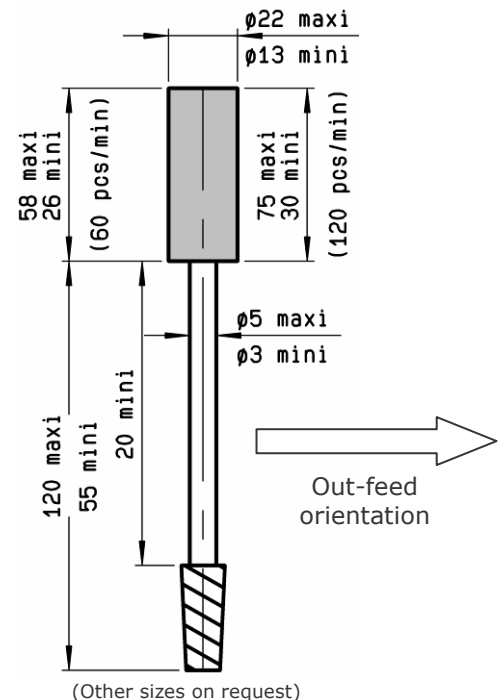

BRUSHFEEDER BF60 / BF120

FEEDING SYSTEM FOR MASCARA BRUSHES FROM BULK

ADMV has just released a new program of blade feeding systems that combine a blade feeder and a gravity mechanical selective oval track.

The internationally patented selective oval track feeds brushes from 13mm to 22mm in diameter and from 55mm to 150mm in length.

Main Assets:

- Multi-format feeder
- Out-feed rate: 60 to 120 parts per minute
- Gentle handling of fragile products
- Colour coded change parts for an easy and quick change-over
- Accessible storage cabinet for change over parts
- Control system with touch screen in grey tones (colour touch screen is available as an option)
- Data storage capacity for 30 formats
- Left or right hand vibratory rail out-feed
- Band hopper with a volume of 50 dm³ to 65 dm³ according to in-feed rate
- Door in hopper for quick dump of brushes

Power Supply :

230 VAC $\pm 15\%$ – 50 Hz – 5 A (Other voltage on request)
Power : 1000 W
(Option: Compressed air 6 bar – 8mm diameter hose)

Weight and Colour :

~ 500 Kg
Frame: Aluminium profile
Panels / Cabinet: Aluminium RAL 9006 (Other colours on request)