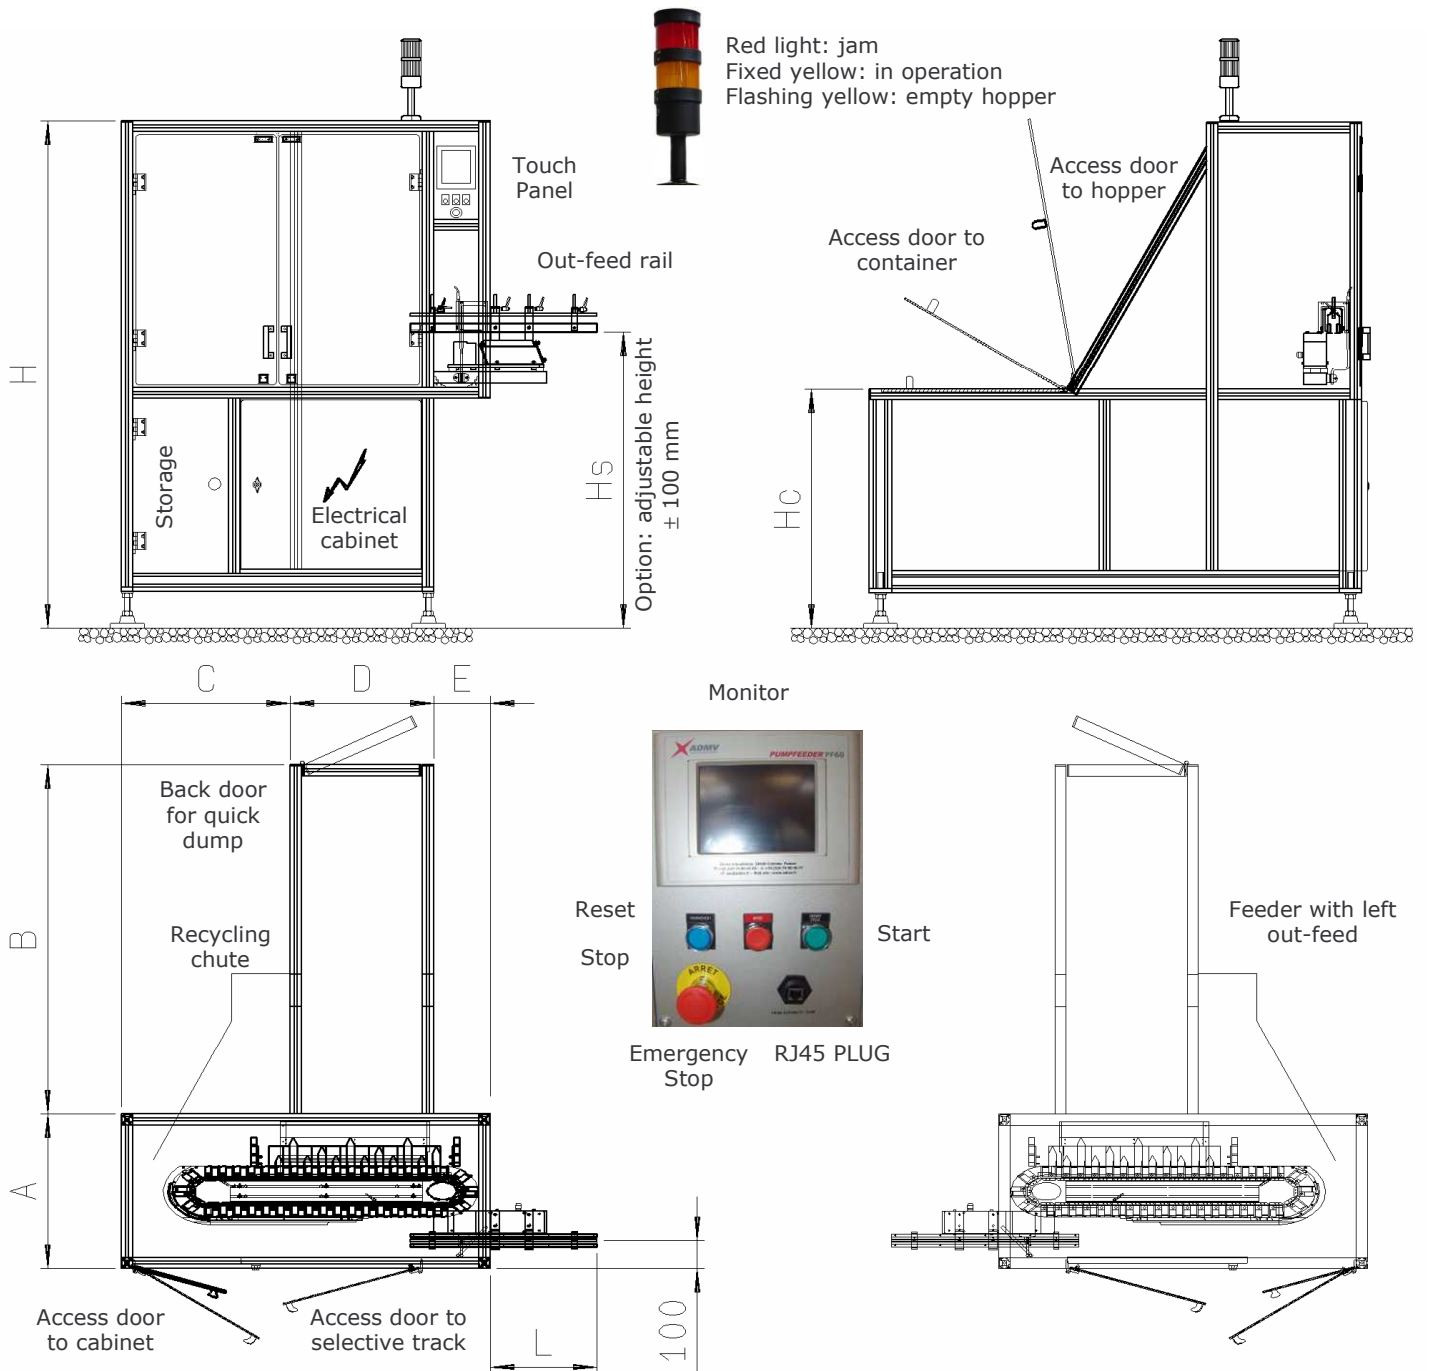

Out-feed rates	A	B	C	D	E	L	H	Hs	Hc
BRUSHFEEDER BF60	550	1200	600	510	200	200 to 350	1790 mini	1040 mini	Hs - 200
BRUSHFEEDER BF120	575	1230	800	610	220	200 to 350	1820 mini	1040 mini	Hs - 150

Power Supply :

230 VAC $\pm 15\%$ – 50 Hz – 5 A (Other voltage on request)
Power : 1000 W
(Option: Compressed air 6 bar – 8mm diameter hose)

Weight and Colour :

~ 500 Kg
Frame: Aluminium profile
Panels / Cabinet: Aluminium RAL 9006 (Other colours on request)

These data may be changed without any notice by ADMV. 09-2006-B